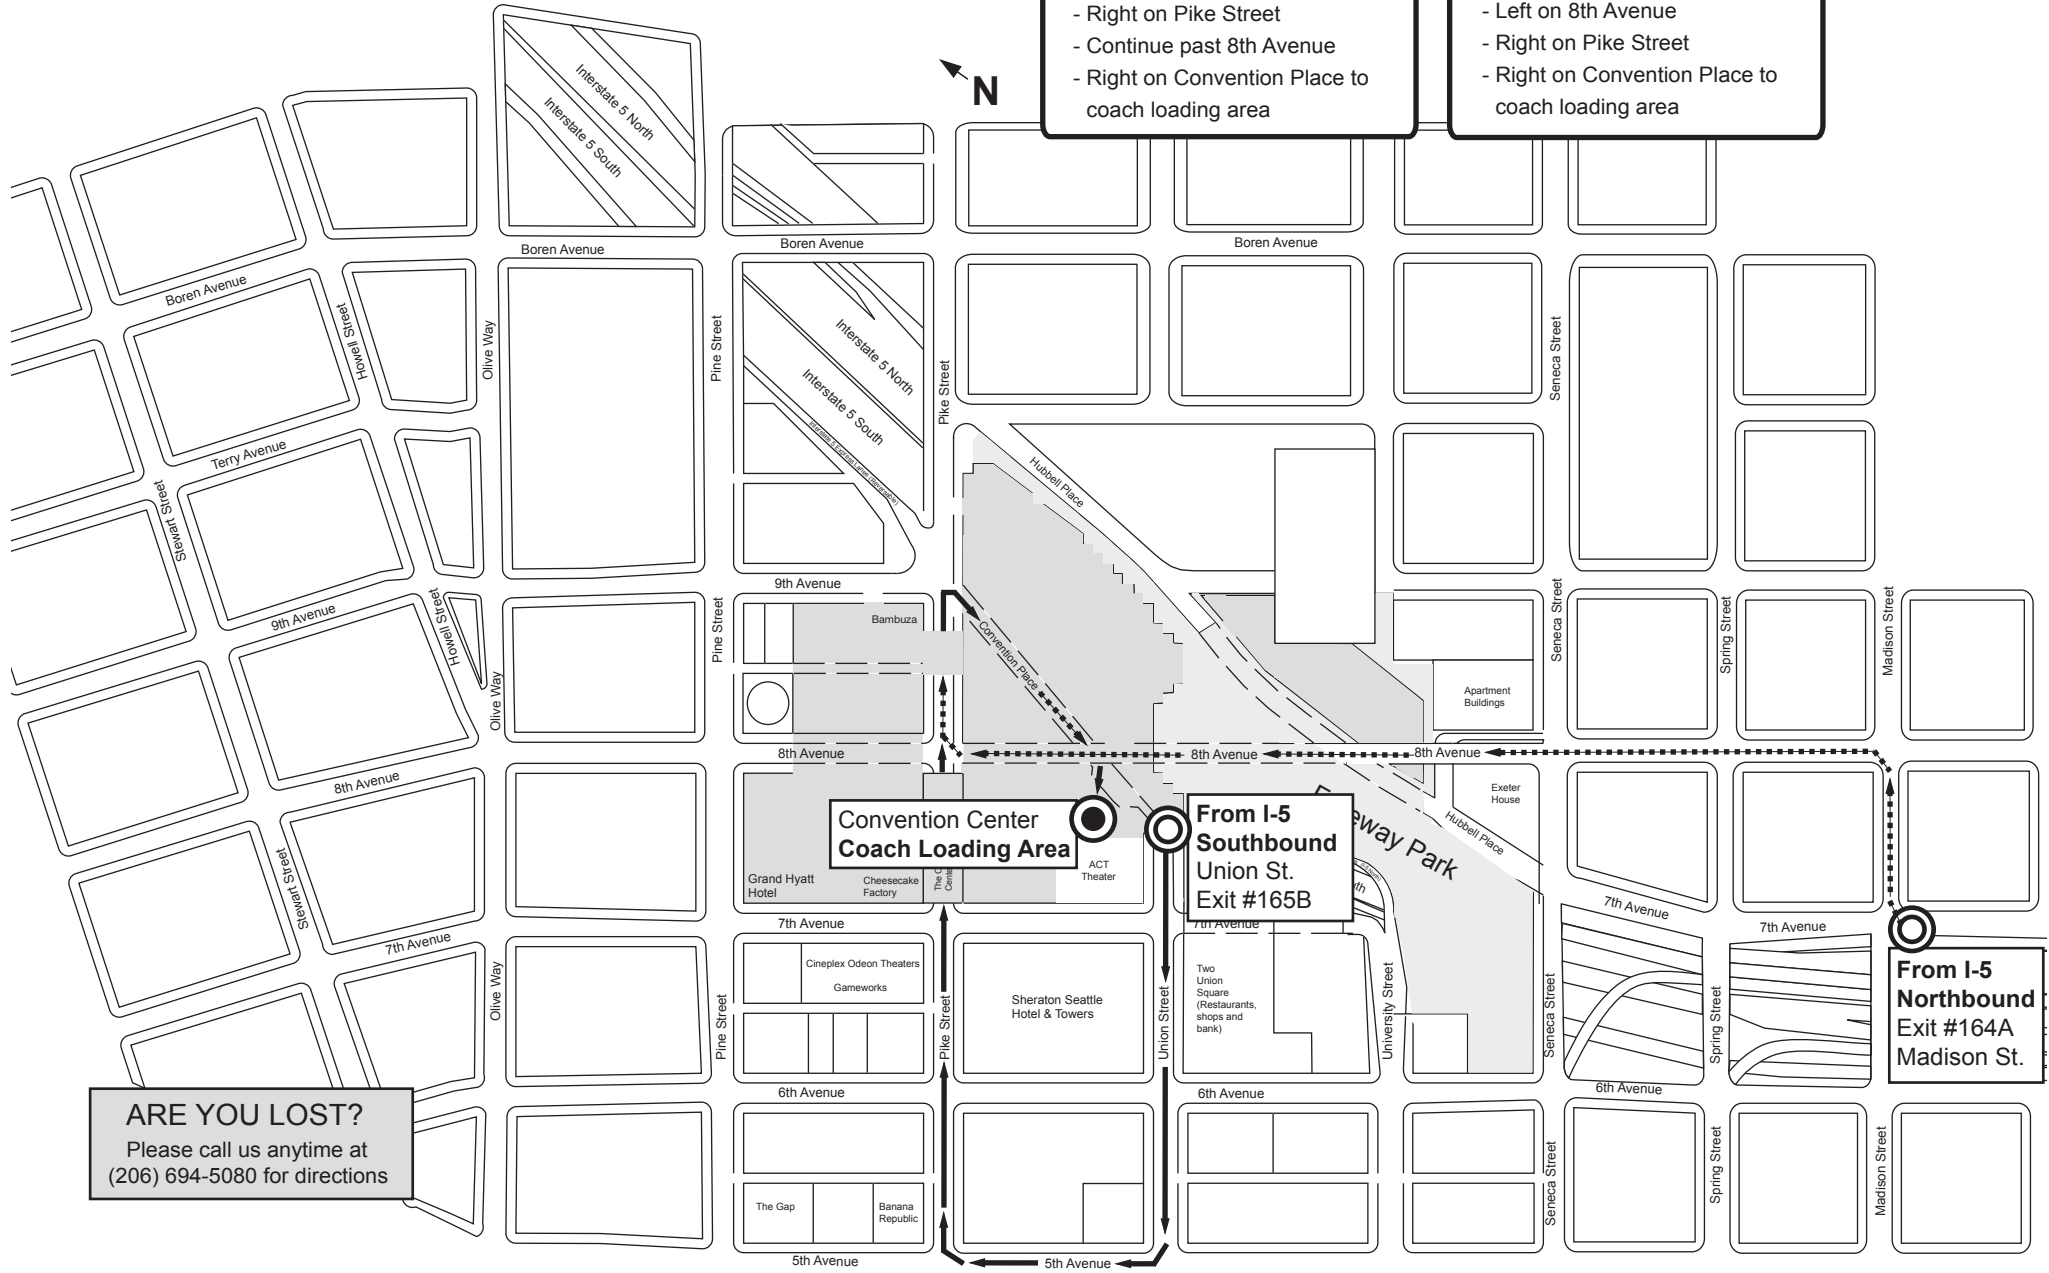

Washington State Convention & Trade Center GENERAL MOTOR COACH & SHUTTLE BUS PARKING

Advance reservations required, please contact
WSCTC Event Control Supervisor at 206-694-5126

Rev 08/05

- From I-5 Southbound**
- I-5 Southbound
 - Union Street Exit (#165B)
 - Get into right lane and turn right onto 5th Avenue
 - Right on Pike Street
 - Continue past 8th Avenue
 - Right on Convention Place to coach loading area

- From I-5 Northbound and I-90 Westbound**
- I-5 Northbound
 - Madison Street Exit (#164A)
 - Right on Madison Street
 - Left on 8th Avenue
 - Right on Pike Street
 - Right on Convention Place to coach loading area

**Convention Center
Coach Loading Area**

**From I-5
Southbound
Union St.
Exit #165B**

**From I-5
Northbound
Exit #164A
Madison St.**

ARE YOU LOST?
Please call us anytime at
(206) 694-5080 for directions