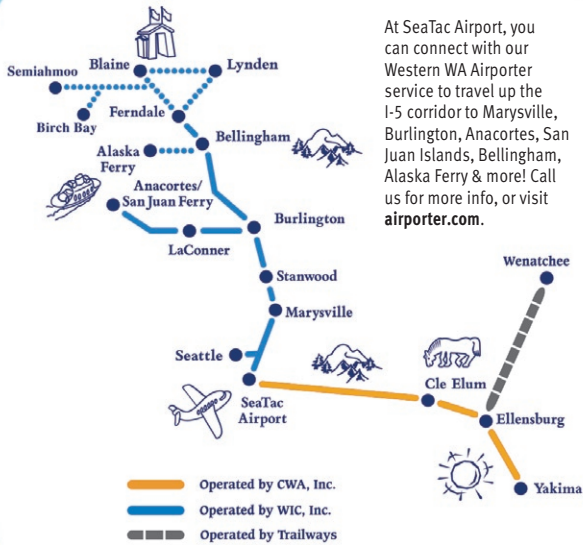

MAP OF AREAS SERVED

MAY 2009

SCHEDULED BUS SERVICE • YAKIMA - SEATTLE • 4X/DAY

CENTRAL WASHINGTON AIRPORTER (CWA)

SCHEDULED SERVICE TO/FROM:

SEATAC AIRPORT • SEATTLE DOWNTOWN
SEATTLE CRUISE TERMINAL
YAKIMA • ELLENSBURG • CWU • CLE ELUM

SEATAC AIRPORT MAP

Airporter Shuttle Departure Location

SeaTac Airport Baggage Claim Level

Boarding Location - outside Door #00

★ **Boarding Location:** Baggage Claim Level, past carousel #1. Door 00 is to the right.

1-866-235-5247

509-225-7433 | www.airporter.com

Para servicio en español, llame a De La Vista Travel
al 509-494-0574 / 888-477-9954

Reserve your seat today!

www.airporter.com

1-866-235-5247

or 509-225-7433

★ 4 ROUND-TRIPS PER DAY! ★