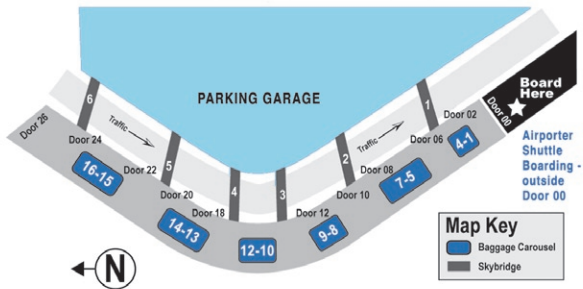

MAP OF AREAS SERVED

MAY 2009

SCHEDULED BUS SERVICE • YAKIMA - SEATTLE • 4X/DAY

CENTRAL WASHINGTON AIRPORTER (CWA)

SCHEDULED SERVICE TO/FROM:

SEATAC AIRPORT • SEATTLE DOWNTOWN
SEATTLE CRUISE TERMINAL
YAKIMA • ELLENSBURG • CWU • CLE ELUM

SEATAC AIRPORT MAP

Airporter Shuttle Departure Location

SeaTac Airport Baggage Claim Level

Boarding Location - outside Door #00

★ **Boarding Location:** Baggage Claim Level, past carousel #1. Door 00 is to the right.

1-866-235-5247

509-225-7433 | www.airporter.com

Para servicio en español, llame a De La Vista Travel
al 509-494-0574 / 888-477-9954

Reserve your seat today!

www.airporter.com

1-866-235-5247

or 509-225-7433

★ 4 ROUND-TRIPS PER DAY! ★